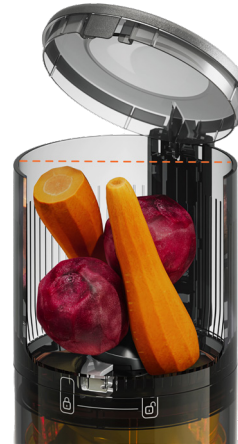

## Why choose atomberg?

	Atomberg Althea Cold Press Juicer	Other Brands
40 RPM	✓	✗
121 mm XL hopper	✓	✗
3 step assembly & disassembly	✓	✗
Easy to clean	✓	✗
Intelli Rev™	✓	✗
Advanced safety features	✓	✗
LED indication	✓	✗
No straining required	✓	✓

## Althea Cold Press Juicer

Closest thing to eating a whole fruit

# Straight from the fruit to you

Low RPM.  
High nutrient retention.  
Pure juicy goodness.

 Free recipe book included with 30+ recipes inside!

Ideal for fruits & vegetables juices, nut milks, and more.

# Just drop, don't chop

**XL hopper** that can fit in whole ingredients

Hopper diameter  
**121 mm**

Hopper capacity  
**1.2 L**