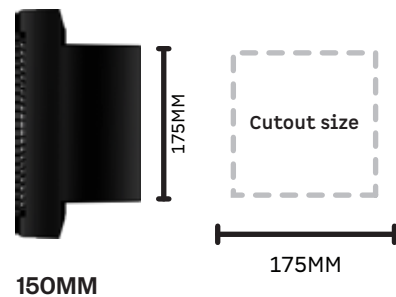

Efficio

Square cut

Gloss White

Gloss Finish
150mm | 200mm

Gloss Black

Gloss Finish
150mm | 200mm

Gloss Brown

Gloss Finish
150mm | 200mm

Energy efficient
BLDC motor

Low
noise

Back flap to
prevent insects

High air
suction

Easy to install on
glass and wooden panels

1+1* Years
warranty

150MM

200MM

Sweep (mm)	Power (W)	Air Delivery CMH (m³/hr)	Noise level dB(A)
150	13	360	55
200	20	650	53