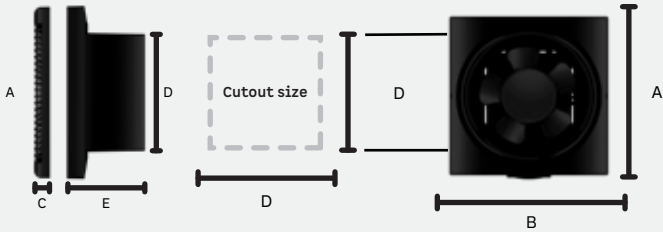

# Installation guide

Square cut	A	B	C	D	E
150mm	255mm	245mm	52mm	175mm	150mm
200mm	305mm	295mm	53mm	245mm	155mm

Round cut	A	B	C	D
Studio   Studio+	200mm	200mm	147mm	153mm
Efficio Orb	180mm	180mm	147mm	153mm