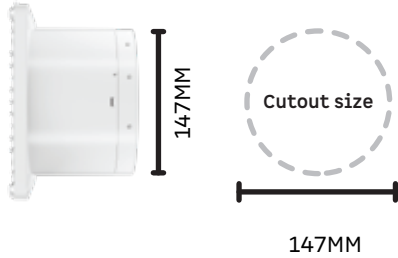

¹ year extended warranty on registration