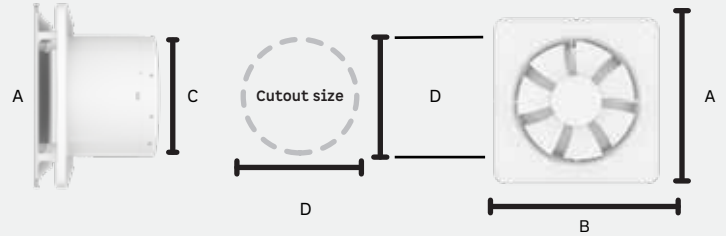

# Installation guide

Square cut	A	B	C	D	E
150mm	255mm	245mm	52mm	175mm	150mm
200mm	305mm	295mm	53mm	245mm	155mm

Round cut	A	B	C	D
Studio   Studio+	200mm	200mm	147mm	153mm
Efficio Orb	180mm	180mm	147mm	153mm