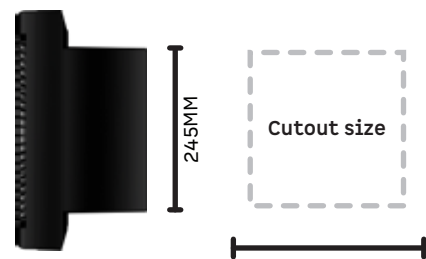

150MM

200MM

Sweep (mm)	Power (W)	Air Delivery CMH (m <sup>3</sup> /hr)	Noise level dB(A)
150	13	360	55
200	20	650	53

New launch