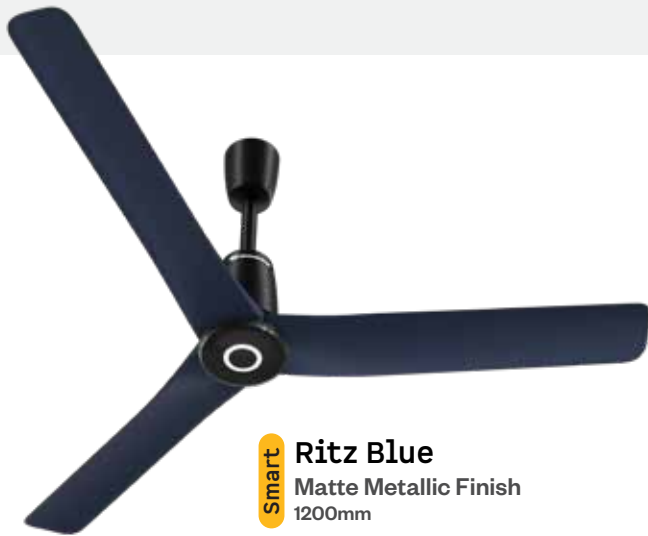

Aris Contour

Smart **Regent Grey**
Matte Finish
900mm | 1200mm

reddot winner 2024
Red dot Winner Award,
2024

India Design Mark Award,
2024

CII Design Excellence Award,
2025

Free installation

Avail on www.atomberg.com

Smart. Sleek. Silent.

Silent Operation

Best-in-class air delivery

Remote with boost, sleep and timer mode

Integrated ABS blade design

Smart Fan

Easy to clean

Moonbeam light

3+2* Years warranty

Sweep Size (mm)	Power (W)	Air Delivery (CMM)	Noise level dB(A)
900	32	185	50
1200	41	250	50

- Power Factor 0.95
- Voltage protection up to 350V
- Surge protection up to 10kV%

Smart **Midnight Black**
Matte Finish
1200mm

Smart **Umber Brown**
Matte Metallic Finish
1200mm

Smart **Ritz Blue**
Matte Metallic Finish
1200mm

Smart **Marble White**
Gloss Finish
900mm | 1200mm