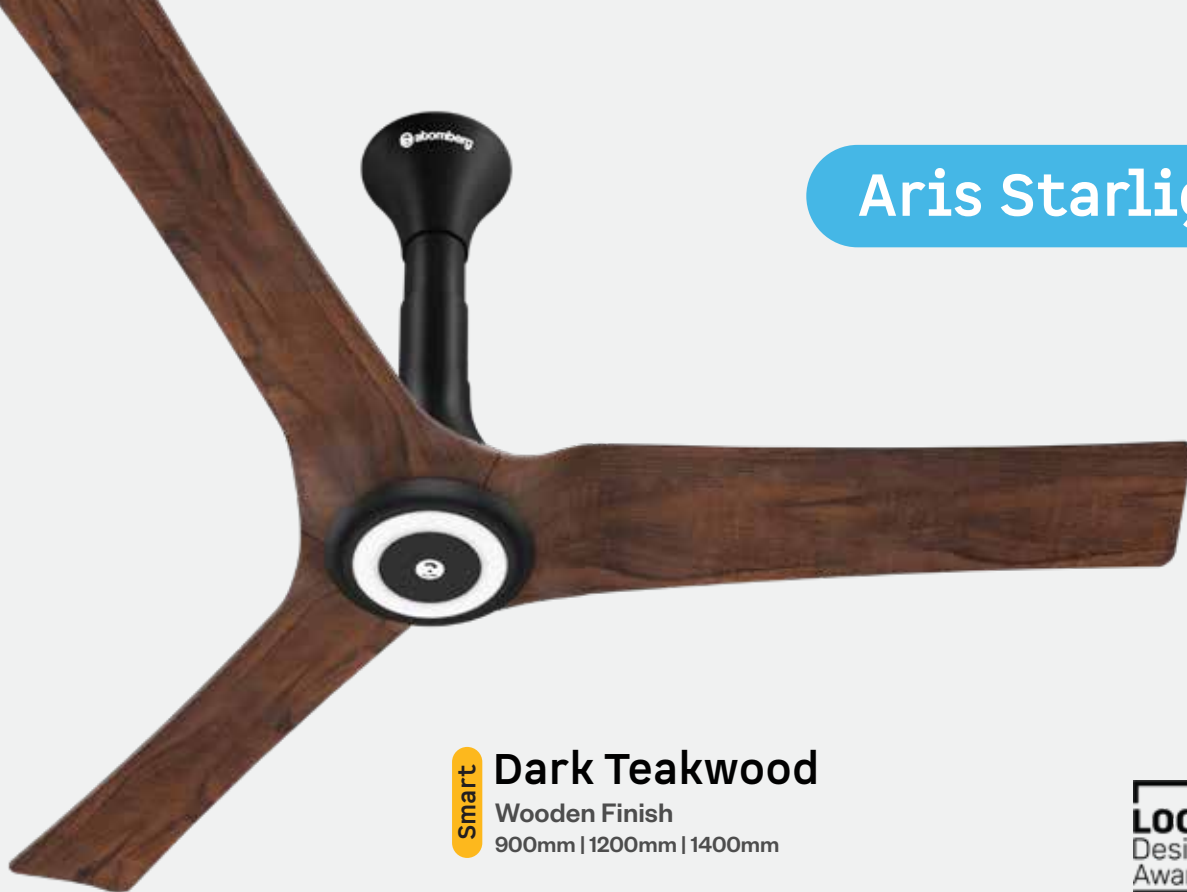

Aris Starlight

Smart **Dark Teakwood**
 Wooden Finish
 900mm | 1200mm | 1400mm

LOOP Design Awards 2023
 for ARIS & ARIS STARLIGHT

Free installation

Avail on www.atomborg.com

Powerful air delivery. Low noise.

Silent Operation

Best-in-class air delivery

Remote with color & intensity mode for underlight

Integrated ABS blade design

Telescopic canopy

6W underlight in 3 modes

Easy to clean

3+2 Years warranty

Sweep Size (mm)	Power (W)	Air Delivery (CMM)	Noise level dB(A)
900	36	185	52
1200	41	250	52
1400	43	280	55

- Power Factor 0.95
- Voltage protection up to 350V
- Surge protection up to 10kV%

Smart **Stellar Black**
Gloss Metallic Finish
1200mm

Smart **Umber Brown**
Gloss Metallic Finish
1200mm

Smart **Marble White**
Gloss Finish
900mm | 1200mm | 1400mm

Smart **Tuscan Gold**
Gloss Metallic Finish
1200mm