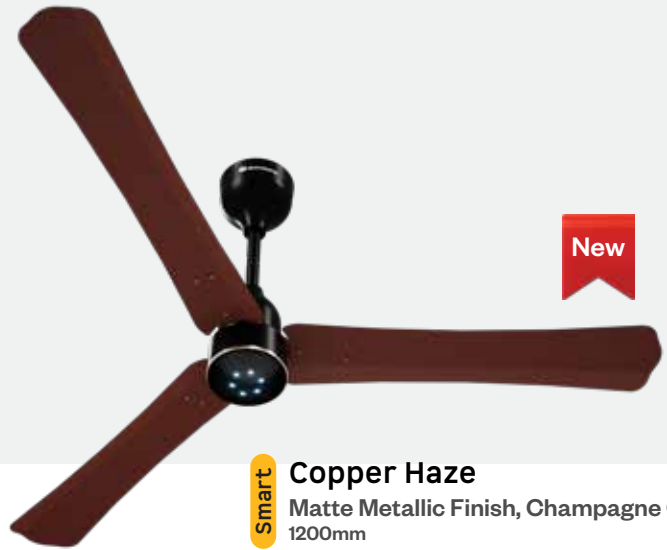

# Renesa Elite

**Smart** **Dark Walnut**  
 Wooden Finish, Jet Black Band  
 600mm | 900mm | 1200mm | 1400mm

Designed to impress, built to perform

Low noise

Remote with boost, sleep and timer mode

Sleek body with distinctive blades

# Renesa Halo

**Smart** **Misty Teal**  
 Matte finish, Silver Chrome Ring  
 600mm | 900mm | 1200mm | 1400mm

All-time favourite showstopper

Low noise

Remote with sleep and timer mode

Sleek body with distinctive blades

- Power Factor 0.95
- Voltage protection up to 350V
- Surge protection up to 10kV%

New

**Smart** **Aegean Blue**  
Matte Metallic Finish, Silver Chrome Ring  
1200mm

New

**Smart** **Copper Haze**  
Matte Metallic Finish, Champagne Gold Ring  
1200mm