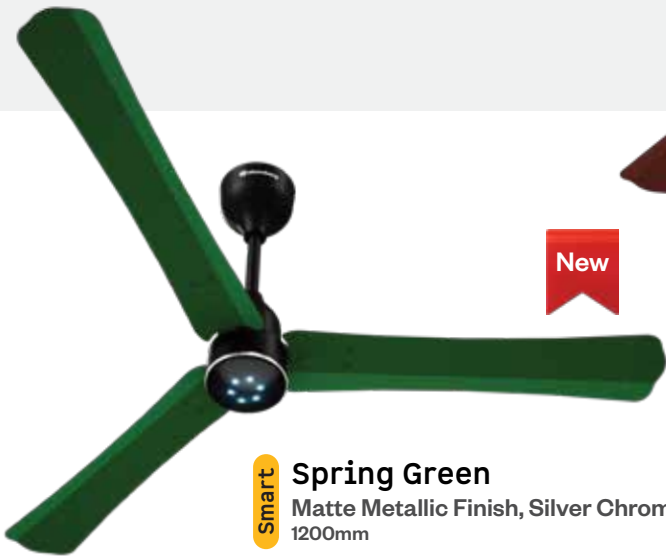

# Renesa Elite

**Smart** **Dark Walnut**  
 Wooden Finish, Jet Black Band  
 600mm | 900mm | 1200mm | 1400mm

Designed to impress, built to perform

Low noise

Remote with boost, sleep and timer mode

Sleek body with distinctive blades

**Smart** **Ritz Blue**  
Matte Metallic Finish, Rose Gold Band  
600mm | 900mm | 1200mm | 1400mm

**Smart** **Earth Brown**  
Gloss Metallic Finish, Gold Band  
600mm | 900mm | 1200mm | 1400mm

Remote operated

# Renesa Halo

**Smart** **Misty Teal**  
 Matte finish, Silver Chrome Ring  
 600mm | 900mm | 1200mm | 1400mm

All-time favourite showstopper

Low noise

Remote with sleep and timer mode

Sleek body with distinctive blades

- Power Factor 0.95
- Voltage protection up to 350V
- Surge protection up to 10kV%

New

**Smart** **Aegean Blue**  
Matte Metallic Finish, Silver Chrome Ring  
1200mm

New

**Smart** **Copper Haze**  
Matte Metallic Finish, Champagne Gold Ring  
1200mm