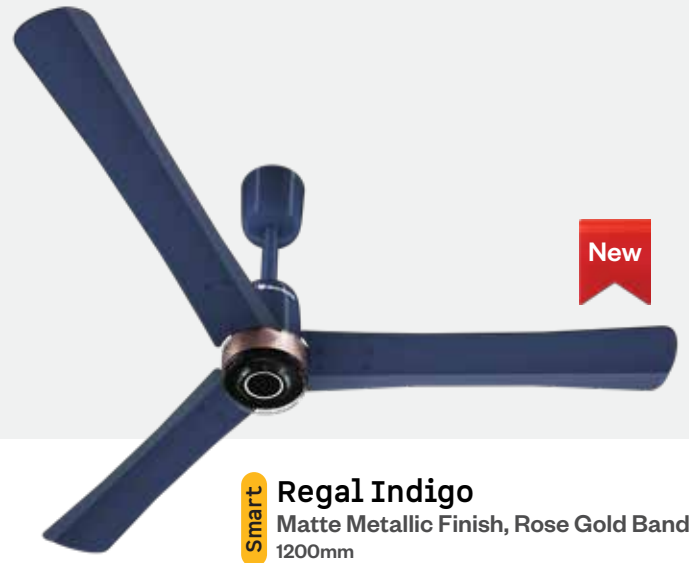

Smart **Regal Indigo**
Matte Metallic Finish, Rose Gold Band
1200mm