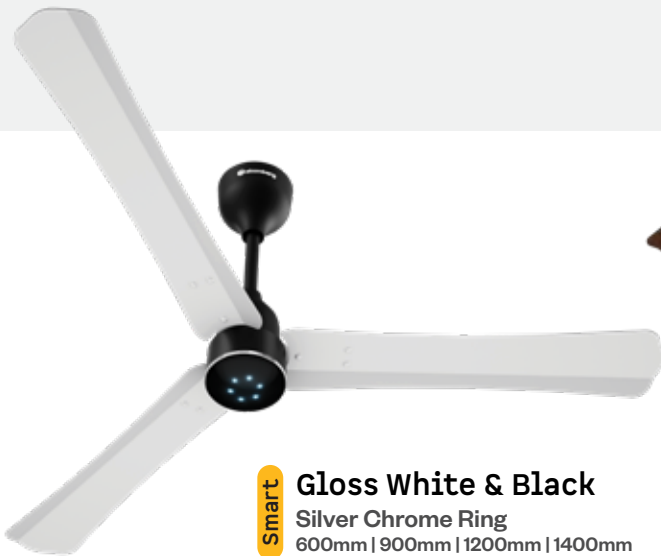

# Renesa Elite

**Smart** **Dark Walnut**  
 Wooden Finish, Jet Black Band  
 600mm | 900mm | 1200mm | 1400mm

Designed to impress, built to perform

Low noise

Remote with boost, sleep and timer mode

Sleek body with distinctive blades

# Renesa Halo

**Smart** **Misty Teal**  
 Matte finish, Silver Chrome Ring  
 600mm | 900mm | 1200mm | 1400mm

All-time favourite showstopper

Low noise

Remote with sleep and timer mode

Sleek body with distinctive blades

**Smart** **Midnight Black**  
Matte Finish, Champagne Gold Ring  
600mm | 900mm | 1200mm | 1400mm

**Smart** **Pebble Grey**  
Gloss Finish, Silver Chrome Ring  
1200mm

**Smart** **Seasand Ivory & Black**  
Gloss Finish, Rose Gold Ring  
1200mm

**Smart** Seasand Ivory  
Gloss Finish, Copper Ring  
600 | 900mm | 1200mm | 1400mm

**Smart** Matte Brown & Black  
Champagne Gold Ring  
1200mm

**Smart** Gloss White & Black  
Silver Chrome Ring  
600mm | 900mm | 1200mm | 1400mm