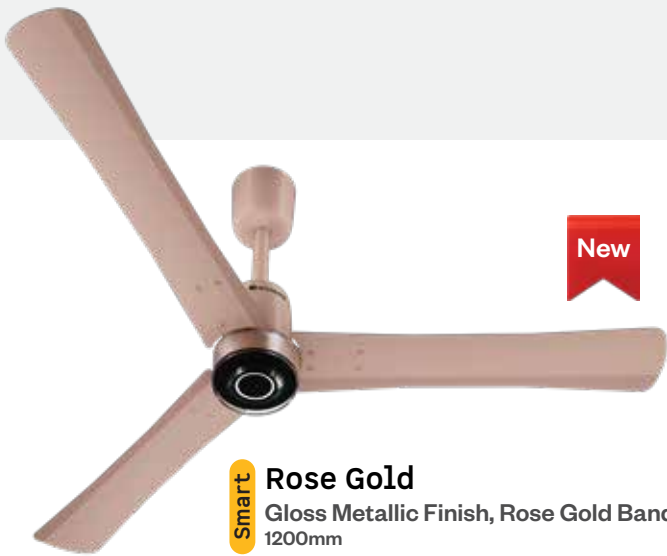

# Renesa Elite

**Smart** **Dark Walnut**  
 Wooden Finish, Jet Black Band  
 600mm | 900mm | 1200mm | 1400mm

Designed to impress, built to perform

Low noise

Remote with boost, sleep and timer mode

Sleek body with distinctive blades

Moonbeam light

**Smart Fan**

High air delivery

Easy to clean

3+2\* Years warranty

Sweep Size (mm)	Power (W)	Air Delivery (CMM)	Noise level dB(A)
600	32	112	56
900	35	180	56
1200	35	230	58
1400	35	250	58

- Power Factor 0.95
- Voltage protection up to 350V
- Surge protection up to 10kV%

**Smart Golden Oakwood**  
Wooden Finish, Jet Black Band  
600mm | 900mm | 1200mm | 1400mm

**Smart Pearl White**  
Gloss Metallic Finish, White Band  
1200mm

**Smart Rose Gold**  
Gloss Metallic Finish, Rose Gold Band  
1200mm

**Smart Pearl White**  
Gloss Metallic Finish, Gold Band  
600mm | 900mm | 1200mm | 1400mm

**Smart** **Sand Grey**  
Gloss Metallic Finish, Jet Black Band  
600mm | 900mm | 1200mm | 1400mm

**Smart** **Regal Indigo**  
Matte Metallic Finish, Rose Gold Band  
1200mm