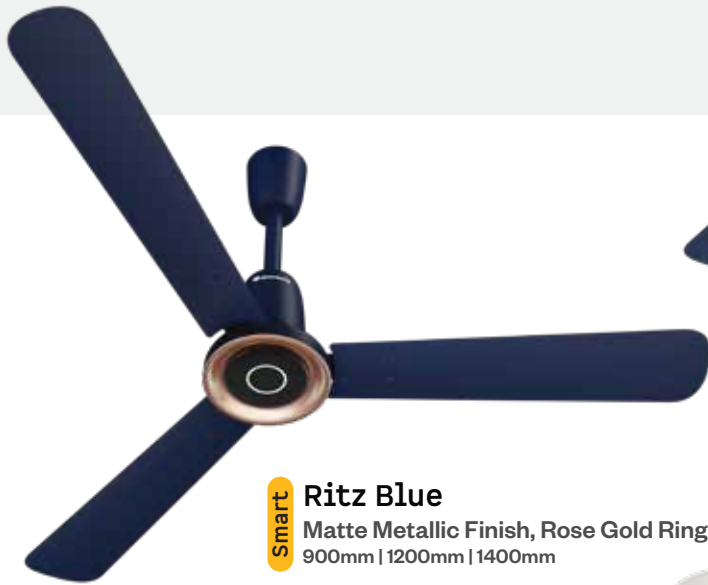

# Studio Nexus

**Smart** **Dark Walnut**  
Wooden finish, Black Ring  
900mm | 1200mm | 1400mm

Modern. Designer. Minimalist.

Low noise

Sophisticated design with curved blades

Remote with boost, sleep and timer mode

Moonbeam light

High air delivery

Easy to clean

3+2\* Years warranty

Sweep Size (mm)	Power (W)	Air Delivery (CMM)	Noise level dB(A)
900	35	180	53
1200	35	230	56
1400	35	250	54

- Power Factor 0.95
- Voltage protection up to 350V
- Surge protection up to 10kV%

**Smart** **Rose Gold**  
Gloss Metallic Finish, Rose Gold Ring  
900mm | 1200mm | 1400mm

**Smart** **Regal Indigo**  
Matte Metallic Finish, Rose Gold Ring  
1200mm

**Smart** **Ritz Blue**  
Matte Metallic Finish, Rose Gold Ring  
900mm | 1200mm | 1400mm

**Smart** **Pearl White**  
Matte Finish, Metallic Gold Ring  
900mm | 1200mm | 1400mm