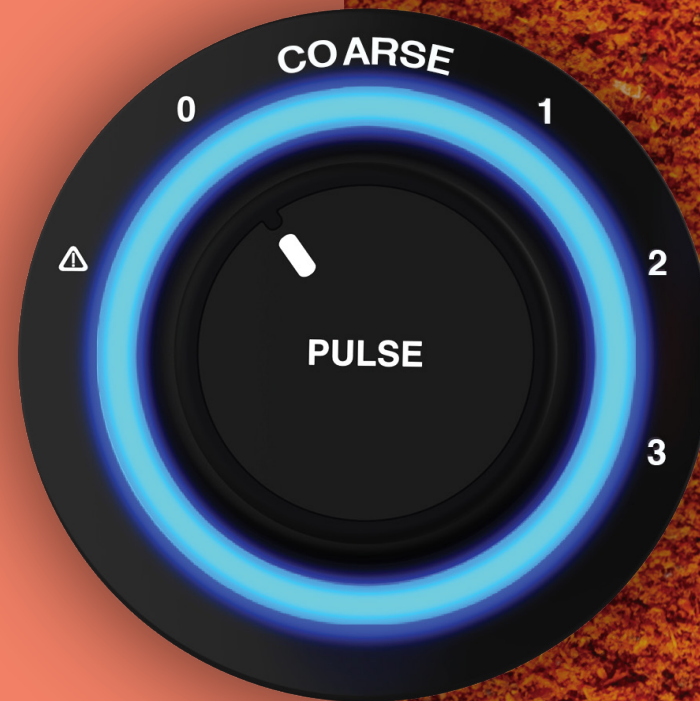

Deliciousness begins with the right texture.

Atomberg Zenova Mixer Grinder with the all-new Coarse Mode™

Perfect Grinding. Magical Taste.

Advanced safety features

Our innovative, advanced safety features ensure you remain worry-free and safe while preparing and cooking meals. So no more hassles, risks, or accidental spills. Enjoy a completely safe cooking experience and relish magical food.

Pan India Home Service

Specifications

	Input Voltage	230v-50 hz		Material of the body	ABS Material
	Consumption in Watts	550		Material of the jar	Stainless Steel
	Warranty	2+1* years		Power cord	PVC insulated 3 core flex cord with plug top and earthing
	Control	Rotary switch with Coarse, Coarse Mode, integrated push type pulse button, Speed-1st, 2nd, 3rd		Number of jars	Liquidising Jar, Multipurpose Jar, Chutney and Spice Grinding Jar, Chopper Jar